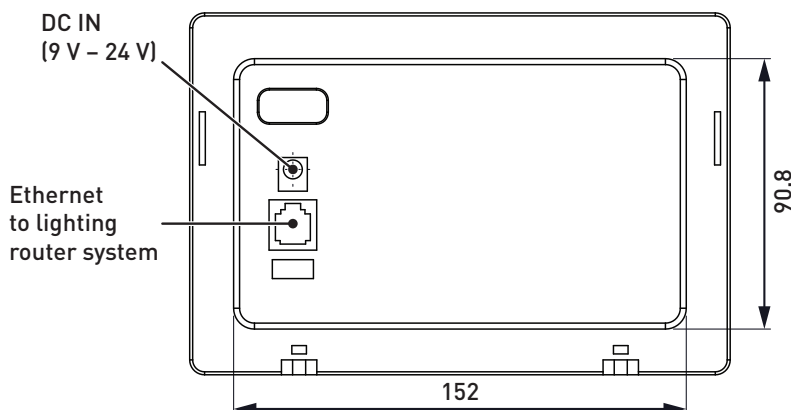

SceneTouch7 (ST7-X)

The SceneTouch7 Panel is a 7" capacitive touch, full-colour, high-resolution lighting control panel designed to work with Helvar's router system over Ethernet.

An easy-to-use, gesture-controllable and intuitive interface that is customisable to different applications via the SceneStudio online design tool.

The product can be installed in solid or plasterboard walls using the supplied metal back box.

Key Features

- Capacitive touch lighting control panel
- 7" High-resolution colour touch screen
- Gesture controllable
- Ethernet LAN port
- Wi-Fi
- DC power input
- Suitable for solid and plasterboard walls
- Available in black or white

Dimensions (mm) and connections

Product Order Codes

ST7-B: Black

ST7-W: White

Technical Data

Display

Screen: 7" IPS
 Resolution: 1024 × 600
 Brightness: 350 cd/m²

Power

Mechanical data

Dimensions: 181.5 mm × 121.5 mm × 25.8 mm
 Mounting: In-wall (solid and plasterboard walls)
 Weight: 350 g
 IP code: IP40 (user access)

Operating and storage conditions

Ambient temperature: 0 °C to +40 °C
 Relative humidity: Max. 90 %, noncondensing
 Storage temperature: -20 °C to +70 °C