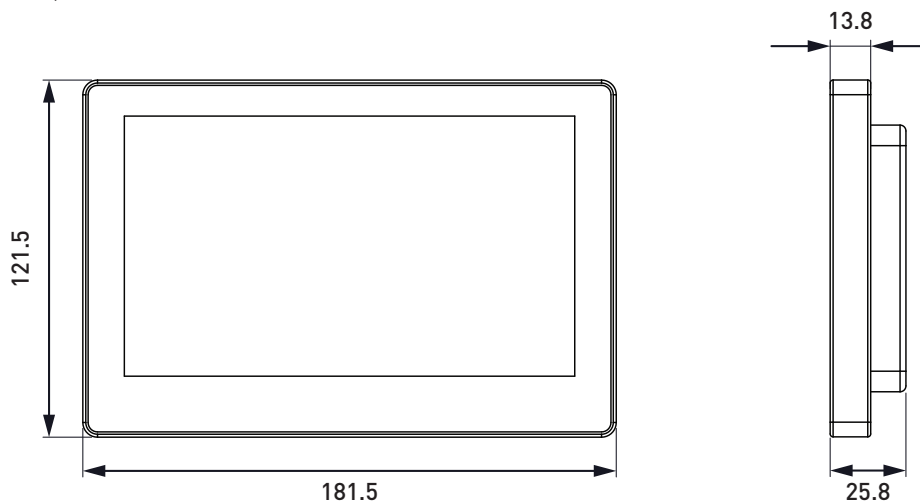

SceneTouch7 (ST7-X)

The SceneTouch7 Panel is a 7" capacitive touch, full-colour, high-resolution lighting control panel designed to work with Helvar's router system over Ethernet.

An easy-to-use, gesture-controllable and intuitive interface that is customisable to different applications via the SceneStudio online design tool.

The product can be installed in solid or plasterboard walls using the supplied metal back box.

Key Features

- Capacitive touch lighting control panel
- 7" High-resolution colour touch screen
- Gesture controllable
- Ethernet LAN port
- Wi-Fi
- DC power input
- Suitable for solid and plasterboard walls
- Available in black or white

Dimensions (mm) and connections

Product Order Codes

ST7-B: Black

ST7-W: White

Technical Data

Display

Screen: 7" IPS
 Resolution: 1024 × 600
 Brightness: 350 cd/m²

Power

Mechanical data

Dimensions: 181.5 mm × 121.5 mm × 25.8 mm
 Mounting: In-wall (solid and plasterboard walls)
 Weight: 350 g
 IP code: IP40 (user access)

Operating and storage conditions

Ambient temperature: 0 °C to +40 °C
 Relative humidity: Max. 90 %, noncondensing
 Storage temperature: -20 °C to +70 °C